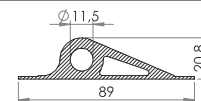

05-147
Line Support, 9/85mm

HF weldable line support suitable for use with rope or shock cord of diameter up to 9mm.

Variant	Material	Shore	Color	Stock	Pack	Prop.	Use	Comments
05-147-1304	PVC (PY28)	❖	■	↷	1 x 1.000		⊕ ⊖	
05-147-2001	PVC (PG57)	❖	■	↷	1 x 1.000		⊕ ⊖	

05-148
Line Support, 12/90mm

HF weldable PVC line support, with a rectangular base. suitable for use with rope or shock cord of diameter up to 11mm.

Variant	Material	Shore	Color	Stock	Pack	Prop.	Use	Comments
05-148-2005	PVC (PY28)	❖	■	↷	1 x 800		⊕ ⊖	
05-148-2002	PVC (PY28)	❖	■	↷	1 x 800		⊕ ⊖	