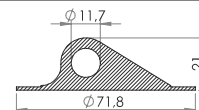

Variant	Material	Shore	Color	Stock	Pack	Prop.	Use	Comments
05-248-1005	PVC/PUR	❖	■	✓	1 x 1,000		⊗ ⊗ ⊗	

05-431