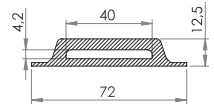

Fits With:

05-441
Cleat, 26/4mm

HF weldable plastic cleat suitable for 1" (25mm) webbing

Variant	Material	Shore	Color	Stock	Pack	Prop.	Use	Comments
05-441-2510	PVC (PY28)	⊠	■	↷	1 x 1.000		⊗ ⊕	
05-441-2511	PVC (PY28)	⊠	■	✓	1 x 1.000		⊗ ⊕	
05-441-2512	PVC/PUR	⊠	■	✓	1 x 1.000		⊗ ⊕	

05-442
Cleat, 40/4mm

Reinforced HF weldable plastic cleat, suitable for 1½" (38mm) webbing.

Variant	Material	Shore	Color	Stock	Pack	Prop.	Use	Comments
05-442-1003	PVC (PY28)	⊠	■	✓	1 x 1.500		⊗ ⊕	
05-442-1005	PVC/PUR	⊠	■	↷	1 x 1.500		⊗ ⊕	