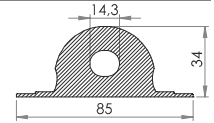

Cleats and Linesupport

Cleats

05-046
Cleat/line Support, heavy duty

Heavy duty cleat/line support with oval hole. HF weldable to PVC sheets and foils.

Variant	Material	Shore	Color	Stock	Pack	Prop.	Use	Comments
05-046-1003	PVC (PY28)	⊠	■	↷	1 x 600		⊗ ⊕	

Fits With:

05-441
Cleat, 26/4mm

HF weldable plastic cleat suitable for 1" (25mm) webbing

Variant	Material	Shore	Color	Stock	Pack	Prop.	Use	Comments
05-441-2510	PVC (PY28)	⊠	■	↷	1 x 1.000		⊗ ⊕	
05-441-2511	PVC (PY28)	⊠	■	✓	1 x 1.000		⊗ ⊕	
05-441-2512	PVC/PUR	⊠	■	✓	1 x 1.000		⊗ ⊕	