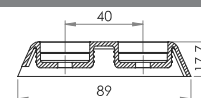

Cleats and Linesupport

05-200

Car-Lo Lock Clamp with Plug

Clamp for attaching banners, tarpaulins etc.

Variant	Material	Shore	Color	Stock	Pack	Prop.	Use	Comments
05-200-2103	PEHD		■	↗	1 x 1.800			
05-200-2101	PEHD		■	✓	1 x 1.800			

Fits With:

05-201

Anchoring Point for Ladderstrap

A versatile attachment point for rope, shock cord, straps etc. for securing tarpaulins, banners, trailer covers.

Variant	Material	Shore	Color	Stock	Pack	Prop.	Use	Comments
05-201-1102	PEHD		■	✓	2 x 2.500			

05-684

Rowlock, solid

Plastic rowlock for use on inflatables, dinghies, boats etc. HF Weldable

Variant	Material	Shore	Color	Stock	Pack	Prop.	Use	Comments
05-684-1040	PVC (PZ40)	❖	■	↗	1 x 225	✳	⚡ ⚡ ⚡	

05-686

Handle

Handle for use on inflatables, dinghies, boats, Gym mattresses etc.

Variant	Material	Shore	Color	Stock	Pack	Prop.	Use	Comments
05-686-1211	PVC (PF60)	❖	■	↗	1 x 125		⚡ ⚡ ⚡	
05-686-1206	PVC (PF60)	❖	■	✓	1 x 125		⚡ ⚡ ⚡	

05-996

Umbrella Tip

Weldable anchor point, suitable for structures stiffened with Ø 5mm rods, e.g. Umbrellas, tents, covers etc.

Variant	Material	Shore	Color	Stock	Pack	Prop.	Use	Comments
05-996-1002	PVC (PZ33)	❖	■	↗	1 x 10.000	✳	⚡ ⚡ ⚡	

06-215

Shroud, 2 holes

Shroud for bolts. For use on curtain side truck trailers

Variant	Material	Shore	Color	Stock	Pack	Prop.	Use	Comments
06-215-2152	PELD		■	✓	1 x 700			

Fits With:

06-216

Cap for Schroud 06-215

Cap to cover bolt installation holes. Secure press-fit.

Variant	Material	Shore	Color	Stock	Pack	Prop.	Use	Comments
06-216-1102	PEHD		■	✓	4 x 1.400			

Fits With:

Properties:

34

Use:

All geometrical dimensions and functional information are indicative. (Unless tolerances are specified). Carmo is not responsible for misprints and technical changes.