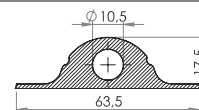

HF weldable linesupport. For rope, wire or shock cord up to 11 mm. 65mm round base.

Variant	Material	Shore	Color	Stock	Pack	Prop.	Use	Comments
05-247-2114	PVC (PY28)	❖	□	✓	1 x 1.200		⊗ ⊗ ⊗	
05-247-2106	PVC (PG47)	❖	□	↷	1 x 1.200		⊗ ⊗ ⊗	
05-247-2102	PVC (PY28)	❖	■	✓	1 x 1.200		⊗ ⊗ ⊗	
05-247-2115	PVC (PG57)	❖	■	↷	1 x 1.200		⊗ ⊗ ⊗	
05-247-2103	PVC (PG47)	❖	■	✓	1 x 1.200		⊗ ⊗ ⊗	
05-247-2117	PVC (PY28)	❖	■	↷	1 x 1.200		⊗ ⊗ ⊗	
05-247-2110	PVC/PUR	❖	■	↷	1 x 1.200		⊗ ⊗ ⊗	

05-248