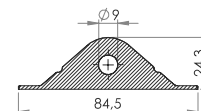

Variant	Material	Shore	Color	Stock	Pack	Prop.	Use	Comments
05-147-1304	PVC (PY28)	❖	■	↷	1 x 1.000		⊕ ⊖	
05-147-2001	PVC (PG57)	❖	■	↷	1 x 1.000		⊕ ⊖	

05-148