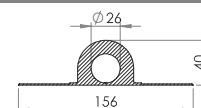

Cleats and Linesupport

05-200

Car-Lo Lock Clamp with Plug

Clamp for attaching banners, tarpaulins etc.

Variant	Material	Shore	Color	Stock	Pack	Prop.	Use	Comments
05-200-2103	PEHD		■	↗	1 x 1.800			
05-200-2101	PEHD		■	✓	1 x 1.800			

Fits With:

05-201

Anchoring Point for Ladderstrap

A versatile attachment point for rope, shock cord, straps etc. for securing tarpaulins, banners, trailer covers.

Variant	Material	Shore	Color	Stock	Pack	Prop.	Use	Comments
05-201-1102	PEHD		■	✓	2 x 2.500			

05-684

Rowlock, solid

Plastic rowlock for use on inflatables, dinghies, boats etc. HF Weldable

Variant	Material	Shore	Color	Stock	Pack	Prop.	Use	Comments
05-684-1040	PVC (PZ40)	❖	■	↗	1 x 225	✳	⚡ ⚡ ⚡	

05-686

Handle

Handle for use on inflatables, dinghies, boats, Gym mattresses etc.

Variant	Material	Shore	Color	Stock	Pack	Prop.	Use	Comments
05-686-1211	PVC (PF60)	❖	■	↗	1 x 125		⚡ ⚡ ⚡	
05-686-1206	PVC (PF60)	❖	■	✓	1 x 125		⚡ ⚡ ⚡	

05-996

Umbrella Tip

Weldable anchor point, suitable for structures stiffened with Ø 5mm rods, e.g. Umbrellas, tents, covers etc.

Variant	Material	Shore	Color	Stock	Pack	Prop.	Use	Comments
05-996-1002	PVC (PZ33)	❖	■	↗	1 x 10.000	✳	⚡ ⚡ ⚡	

06-215

Shroud, 2 holes

Shroud for bolts. For use on curtain side truck trailers

Variant	Material	Shore	Color	Stock	Pack	Prop.	Use	Comments
06-215-2152	PELD		■	✓	1 x 700			

Fits With:

06-216

Cap for Schroud 06-215

Cap to cover bolt installation holes. Secure press-fit.

Variant	Material	Shore	Color	Stock	Pack	Prop.	Use	Comments
06-216-1102	PEHD		■	✓	4 x 1.400			

Fits With:

Properties:

34

Use:

All geometrical dimensions and functional information are indicative. (Unless tolerances are specified). Carmo is not responsible for misprints and technical changes.