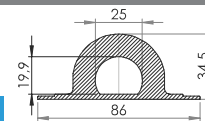

Variant	Material	Shore	Color	Stock	Pack	Prop.	Use	Comments
05-646-2211	PEHD		☐	↷	1 x 600			
05-646-2207	PVC (PY28)	❖	■	↷	1 x 600		⊕ ⊖	
05-646-2034	PVC (PZ33)	❖	■	✓	1 x 600	✳	⊕ ⊖	
05-646-2202	PVC (PY28)	❖	■	✓	1 x 600		⊕ ⊖	
05-646-2210	PVC/PUR	❖	■	↷	1 x 600		⊕ ⊖	
05-646-2212	PVC/PUR	❖	■	↷	1 x 600		⊕ ⊖	

Fits With:

04-206

Linesupport and Handles

05-146