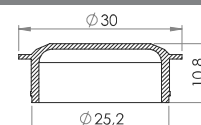

Properties:

34

Use:

All geometrical dimensions and functional information are indicative. (Unless tolerances are specified). Carmo is not responsible for misprints and technical changes.