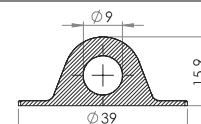

Variant	Material	Shore	Color	Stock	Pack	Prop.	Use	Comments
05-146-2204	PVC (PG57)	❖	☐	✓	1 x 3.000		⊕ ⊖	
05-146-2202	PVC (PG57)	❖	■	✓	1 x 3.000		⊕ ⊖	
05-146-2207	PVC/PUR	❖	■	↷	1 x 3.000		⊕ ⊖	

05-147