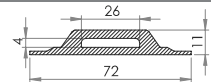

Cleats and Linesupport

Cleats

05-046
Cleat/line Support, heavy duty

Heavy duty cleat/line support with oval hole. HF weldable to PVC sheets and foils.

Variant	Material	Shore	Color	Stock	Pack	Prop.	Use	Comments
05-046-1003	PVC (PY28)	⊠	■	↷	1 x 600		⊗ ⊕	

Fits With:

05-441
Cleat, 26/4mm

HF weldable plastic cleat suitable for 1" (25mm) webbing

Variant	Material	Shore	Color	Stock	Pack	Prop.	Use	Comments
05-441-2510	PVC (PY28)	⊠	■	↷	1 x 1.000		⊗ ⊕	
05-441-2511	PVC (PY28)	⊠	■	✓	1 x 1.000		⊗ ⊕	
05-441-2512	PVC/PUR	⊠	■	✓	1 x 1.000		⊗ ⊕	