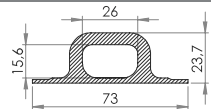

Cleats and Linesupport

Cleats

05-046

Cleat/line Support, heavy duty

Heavy duty cleat/line support with oval hole. HF weldable to PVC sheets and foils.

Variant	Material	Shore	Color	Stock	Pack	Prop.	Use	Comments
05-046-1003	PVC (PY28)	⊠	■	↷	1 x 600		⊗ ⊕	

Fits With:

05-441

Cleat, 26/4mm

HF weldable plastic cleat suitable for 1" (25mm) webbing

Variant	Material	Shore	Color	Stock	Pack	Prop.	Use	Comments
05-441-2510	PVC (PY28)	⊠	■	↷	1 x 1.000		⊗ ⊕	
05-441-2511	PVC (PY28)	⊠	■	✓	1 x 1.000		⊗ ⊕	
05-441-2512	PVC/PUR	⊠	■	✓	1 x 1.000		⊗ ⊕	

05-442

Cleat, 40/4mm

Reinforced HF weldable plastic cleat, suitable for 1½" (38mm) webbing.

Variant	Material	Shore	Color	Stock	Pack	Prop.	Use	Comments
05-442-1003	PVC (PY28)	⊠	■	✓	1 x 1.500		⊗ ⊕	
05-442-1005	PVC/PUR	⊠	■	↷	1 x 1.500		⊗ ⊕	

05-446

Cleat, 26/15mm

Multi purpose plastic cleat that can be HF welded onto PVC and PVC/PUR foils and material.

Variant	Material	Shore	Color	Stock	Pack	Prop.	Use	Comments
05-446-3003	PVC/PUR	⊠	■	↷	1 x 1.000		⊗ ⊕	
05-446-3000	PVC/PUR	⊠	■	↷	1 x 1.000		⊗ ⊕	

Fits With: