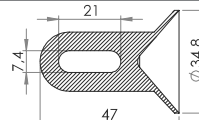

Variant	Material	Shore	Color	Stock	Pack	Prop.	Use	Comments
05-145-1101	PVC (PG57)	❖	□	✓	1 x 2.500		⊗ ⊗ ⊗	

Properties:

33

Use:

All geometrical dimensions and functional information are indicative. (Unless tolerances are specified). Carmo is not responsible for misprints and technical changes.