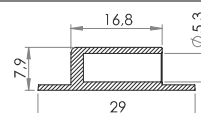

Cleats and Linesupport

05-200

Car-Lo Lock Clamp with Plug

Clamp for attaching banners, tarpaulins etc.

Variant	Material	Shore	Color	Stock	Pack	Prop.	Use	Comments
05-200-2103	PEHD		■	↗	1 x 1.800			
05-200-2101	PEHD		■	✓	1 x 1.800			

Fits With:

05-201

Anchoring Point for Ladderstrap

A versatile attachment point for rope, shock cord, straps etc. for securing tarpaulins, banners, trailer covers.

Variant	Material	Shore	Color	Stock	Pack	Prop.	Use	Comments
05-201-1102	PEHD		■	✓	2 x 2.500			

05-684

Rowlock, solid

Plastic rowlock for use on inflatables, dinghies, boats etc. HF Weldable

Variant	Material	Shore	Color	Stock	Pack	Prop.	Use	Comments
05-684-1040	PVC (PZ40)	❖	■	↗	1 x 225	✳	⚡ ⚡ ⚡	

05-686

Handle

Handle for use on inflatables, dinghies, boats, Gym mattresses etc.

Variant	Material	Shore	Color	Stock	Pack	Prop.	Use	Comments
05-686-1211	PVC (PF60)	❖	■	↗	1 x 125		⚡ ⚡ ⚡	
05-686-1206	PVC (PF60)	❖	■	✓	1 x 125		⚡ ⚡ ⚡	

05-996

Umbrella Tip

Weldable anchor point, suitable for structures stiffened with Ø 5mm rods, e.g. Umbrellas, tents, covers etc.

Variant	Material	Shore	Color	Stock	Pack	Prop.	Use	Comments
05-996-1002	PVC (PZ33)	❖	■	↗	1 x 10.000	✳	⚡ ⚡ ⚡	

06-215

Shroud, 2 holes

Shroud for bolts. For use on curtain side truck trailers

Variant	Material	Shore	Color	Stock	Pack	Prop.	Use	Comments
06-215-2152	PELD		■	✓	1 x 700			

Fits With:

06-216

Cap for Schroud 06-215

Cap to cover bolt installation holes. Secure press-fit.

Variant	Material	Shore	Color	Stock	Pack	Prop.	Use	Comments
06-216-1102	PEHD		■	✓	4 x 1.400			

Fits With:

Properties:

34

Use:

All geometrical dimensions and functional information are indicative. (Unless tolerances are specified). Carmo is not responsible for misprints and technical changes.