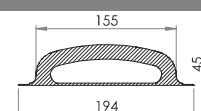

Cleats and Linesupport

05-200

Car-Lo Lock Clamp with Plug

Clamp for attaching banners, tarpaulins etc.

Variant	Material	Shore	Color	Stock	Pack	Prop.	Use	Comments
05-200-2103	PEHD		■	↗	1 x 1.800			
05-200-2101	PEHD		■	✓	1 x 1.800			

Fits With:

05-201

Anchoring Point for Ladderstrap

A versatile attachment point for rope, shock cord, straps etc. for securing tarpaulins, banners, trailer covers.

Variant	Material	Shore	Color	Stock	Pack	Prop.	Use	Comments
05-201-1102	PEHD		■	✓	2 x 2.500			

05-684

Rowlock, solid

Plastic rowlock for use on inflatables, dinghies, boats etc. HF Weldable

Variant	Material	Shore	Color	Stock	Pack	Prop.	Use	Comments
05-684-1040	PVC (PZ40)	❖	■	↗	1 x 225	✳	⚡ ⚡ ⚡	

05-686

Handle

Handle for use on inflatables, dinghies, boats, Gym mattresses etc.

Variant	Material	Shore	Color	Stock	Pack	Prop.	Use	Comments
05-686-1211	PVC (PF60)	❖	■	↗	1 x 125		⚡ ⚡ ⚡	
05-686-1206	PVC (PF60)	❖	■	✓	1 x 125		⚡ ⚡ ⚡	

05-996

Umbrella Tip

Weldable anchor point, suitable for structures stiffened with Ø 5mm rods, e.g. Umbrellas, tents, covers etc.

Variant	Material	Shore	Color	Stock	Pack	Prop.	Use	Comments
05-996-1002	PVC (PZ33)	❖	■	↗	1 x 10.000	✳	⚡ ⚡ ⚡	

06-215

Shroud, 2 holes

Shroud for bolts. For use on curtain side truck trailers

Variant	Material	Shore	Color	Stock	Pack	Prop.	Use	Comments
06-215-2152	PELD		■	✓	1 x 700			

Fits With:

06-216

Cap for Schroud 06-215

Cap to cover bolt installation holes. Secure press-fit.

Variant	Material	Shore	Color	Stock	Pack	Prop.	Use	Comments
06-216-1102	PEHD		■	✓	4 x 1.400			

Fits With:

Properties:

34

Use:

All geometrical dimensions and functional information are indicative. (Unless tolerances are specified). Carmo is not responsible for misprints and technical changes.