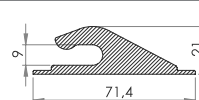

Variant	Material	Shore	Color	Stock	Pack	Prop.	Use	Comments
05-431-1009	PVC (PY28)	❖	■	↷	1 x 1.250		⊗ ⊗ ⊗	
05-431-1003	PVC (PY28)	❖	■	✓	1 x 1.250		⊗ ⊗ ⊗	

Related Parts

05-145